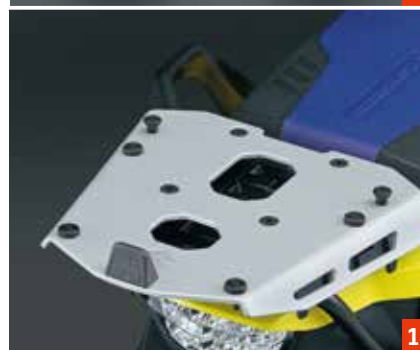

7

7 Soporte Baúl - Top Case

93900-31830-000 V-STROM 1050DE V-STROM 1050

Este soporte está diseñado sólo para instalar baúl de plástico 35L. (Ref. 93300-31831-000)
No lo utilice para otros fines.

8

8 Kit Maletas Laterales Plástico

93100-31841-000 V-STROM 1050DE V-STROM 1050

Utiliza el sistema de una llave, con la llave de encendido para bloquear/desbloquear. Carga máxima 5 kg cada uno y capacidad de 26 L (derecha) y 29 L (izquierda).
Utilice este artículo a una velocidad inferior a 130 km/h.
En combinación con soporte (Ref. 93700-31840-000) y juego de cerraduras (Ref. 95700-48810-000/95700-48820-000).

9 Soporte Maletas Laterales

93700-31840-000 V-STROM 1050DE V-STROM 1050

Necesario para instalar el kit de maletas laterales (Ref. 93100-31841-000).

10 Respaldo Top Case 35L

990D0-TC25L-005 V-STROM 1050DE V-STROM 1050

Incrementa la comodidad para el pasajero. Para ser instalado en el baúl de plástico de 35L (Ref. 93300-31831-000).

9

10

11

12

13

14

11 Juego de Cerraduras

95700-48810-000 V-STROM 1050DE V-STROM 1050

2 juegos (Maletas Laterales)

95700-48820-000 V-STROM 1050DE V-STROM 1050

1 juego (Top case)

En combinación con Top Case de plástico de 35L (Ref. 93300-31831-000) y Maletas Laterales de plástico (Ref. 93100-31841-000).

12 Baúl - Top Case 56L

99140-00A00-000 V-STROM 1050DE V-STROM 1050

Baúl de plástico recientemente adaptado con el logotipo S en relieve. Cerradura y llave incluidas. No se puede utilizar con juego de maletas laterales. (Ref. 93100-31841-000) Carga máxima 5 kg y capacidad de 56L. Utilice este artículo a una velocidad inferior a 130 km/h.
En combinación con placa de soporte (Ref. 990D0-06L00-060).

13 Soporte Top Case 56L

990D0-06L00-060 V-STROM 1050DE V-STROM 1050